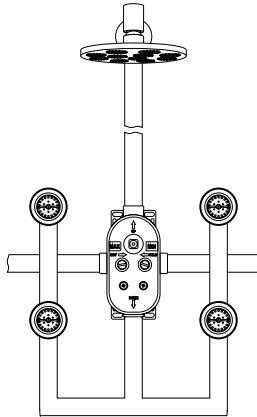

UTILIZING 1 WAY INSTALLATION: EXAMPLE

↑ Shower head

↓ Sliding rail

↓ Bodyjet

UTILIZING 2 WAYS INSTALLATION: EXAMPLE

↑ Shower head

↓ Sliding rail

↑ Shower head

↓ Bodyjet

↑ Shower head

↓ Side spout

Infinity possibilities

On these pages there are some examples of shower and tub designs, compatible with **Nobili Infinity®** with the traditional cartridge, or the **Nobili Thermotech®** cartridge, or with the immersion cartridge **Nobili Widd®**.