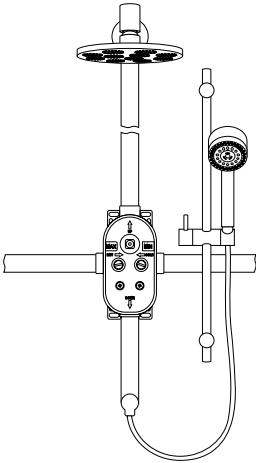

UTILIZING 1 WAY INSTALLATION: EXAMPLE

↑ Shower head

↓ Sliding rail

↓ Bodyjet

UTILIZING 2 WAYS INSTALLATION: EXAMPLE

↑ Shower head

↓ Sliding rail

↑ Shower head

↓ Bodyjet

↑ Shower head

↓ Side spout

Infinity possibilities

On these pages there are some examples of shower and tub designs, compatible with **Nobili Infinity®** with the traditional cartridge, or the **Nobili Thermotech®** cartridge, or with the immersion cartridge **Nobili Widd®**.