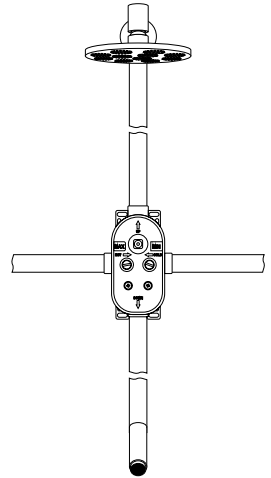

UTILIZING 1 WAY INSTALLATION: EXAMPLE

↑ Shower head

↓ Sliding rail

↓ Bodyjet

UTILIZING 2 WAYS INSTALLATION: EXAMPLE

↑ Shower head

↓ Sliding rail

↑ Shower head

↓ Bodyjet

↑ Shower head

↓ Side spout

Infinity possibilities

On these pages there are some examples of shower and tub designs, compatible with **Nobili Infinity®** with the traditional cartridge, or the **Nobili Thermotech®** cartridge, or with the immersion cartridge **Nobili Widd®**.