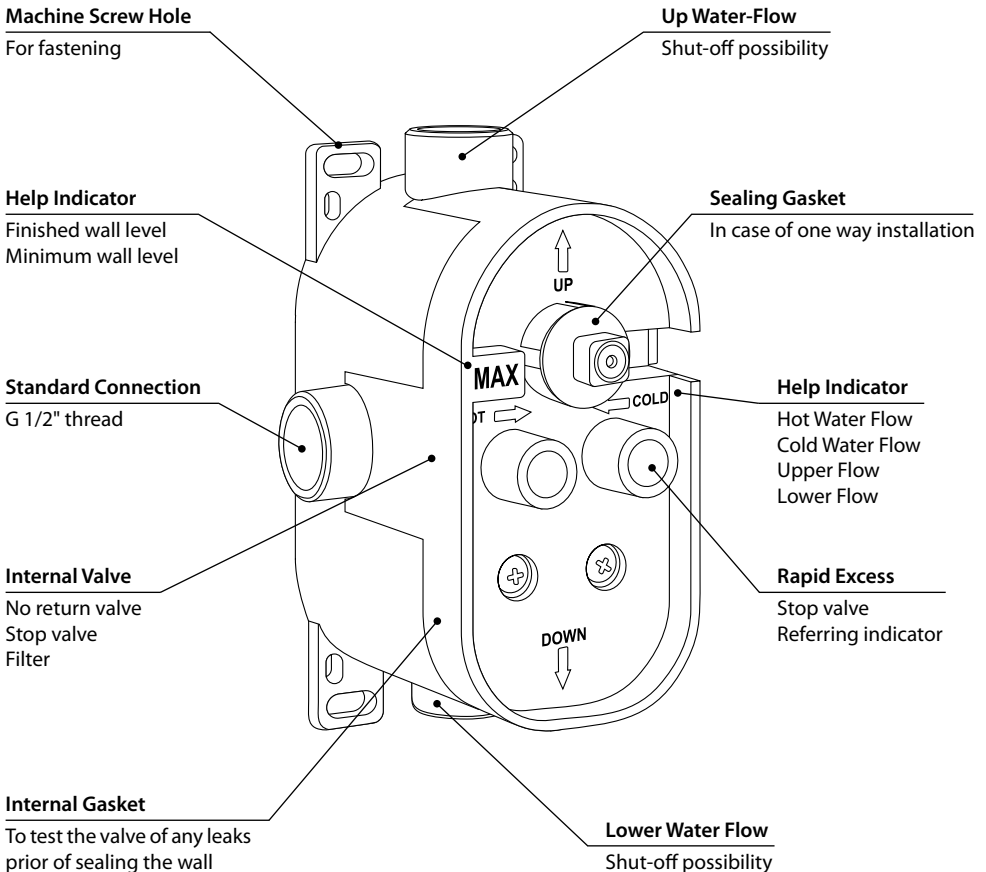

THE DIFFERENCE OF THE FOUR POINTS

1. THE MAXIMUM SIMPLICITY

Clear and simple: to install one part unit for the total shower installation, there is one or more way out, different cartridge installed.

2. FAST WATER FLOW

1 The Infinity® Box: is a unique part of infinity solutions

2 The pipes are connected: water in and out, one or two (it depends on the installation)

3 Work is done, now you can go...

4 The final method: to install the trim desired

UTILIZING 1 WAY INSTALLATION: EXAMPLE

↑ Shower head

↓ Sliding rail

↓ Bodyjet

UTILIZING 2 WAYS INSTALLATION: EXAMPLE

↑ Shower head

↓ Sliding rail

↑ Shower head